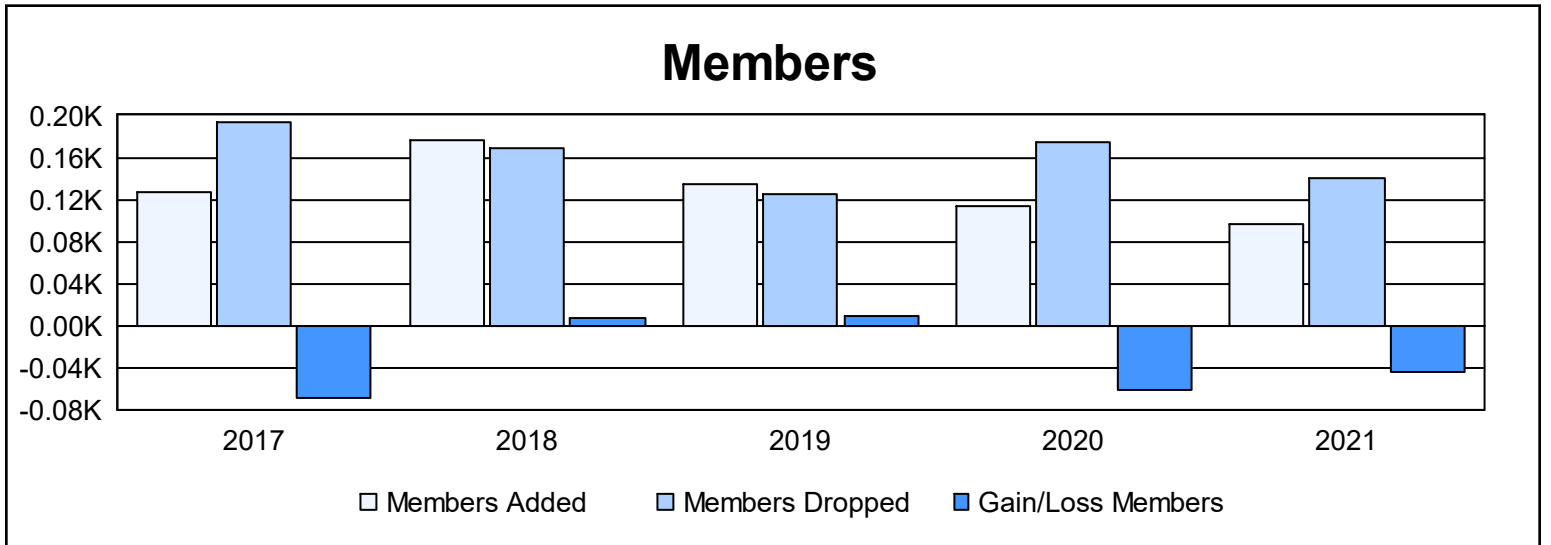

Year	New Clubs	Dropped Clubs	Gain/ Loss Clubs	New Members	Charter Members	Reinstate Members	Transfer Members	Total Member Added	Total Members Dropped	Gain/ Loss Members
2016-2017	0	2	-2	115	0	9	2	126	194	-68
2017-2018	0	0	0	152	2	13	10	177	169	8
2018-2019	0	0	0	115	0	10	9	134	125	9
2019-2020	0	0	0	101	0	9	3	113	175	-62
2020-2021	0	1	-1	76	0	18	2	96	141	-45
<b>Average</b>	<b>0</b>	<b>1</b>	<b>-1</b>	<b>112</b>	<b>0</b>	<b>12</b>	<b>5</b>	<b>129</b>	<b>161</b>	<b>-32</b>

### Membership Composition June 2021 Cumulative