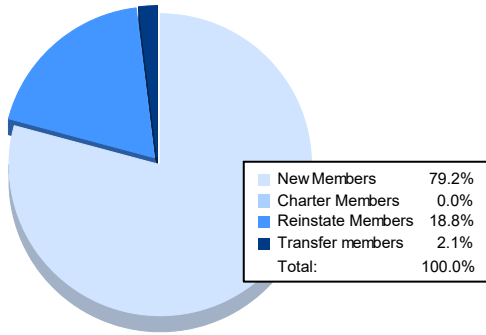

Year	New Clubs	Dropped Clubs	Gain/ Loss Clubs	New Members	Charter Members	Reinstate Members	Transfer Members	Total Member Added	Total Members Dropped	Gain/ Loss Members
2016-2017	0	2	-2	115	0	9	2	126	194	-68
2017-2018	0	0	0	152	2	13	10	177	169	8
2018-2019	0	0	0	115	0	10	9	134	125	9
2019-2020	0	0	0	101	0	9	3	113	175	-62
2020-2021	0	1	-1	76	0	18	2	96	141	-45
<b>Average</b>	<b>0</b>	<b>1</b>	<b>-1</b>	<b>112</b>	<b>0</b>	<b>12</b>	<b>5</b>	<b>129</b>	<b>161</b>	<b>-32</b>

### Membership Composition June 2021 Cumulative