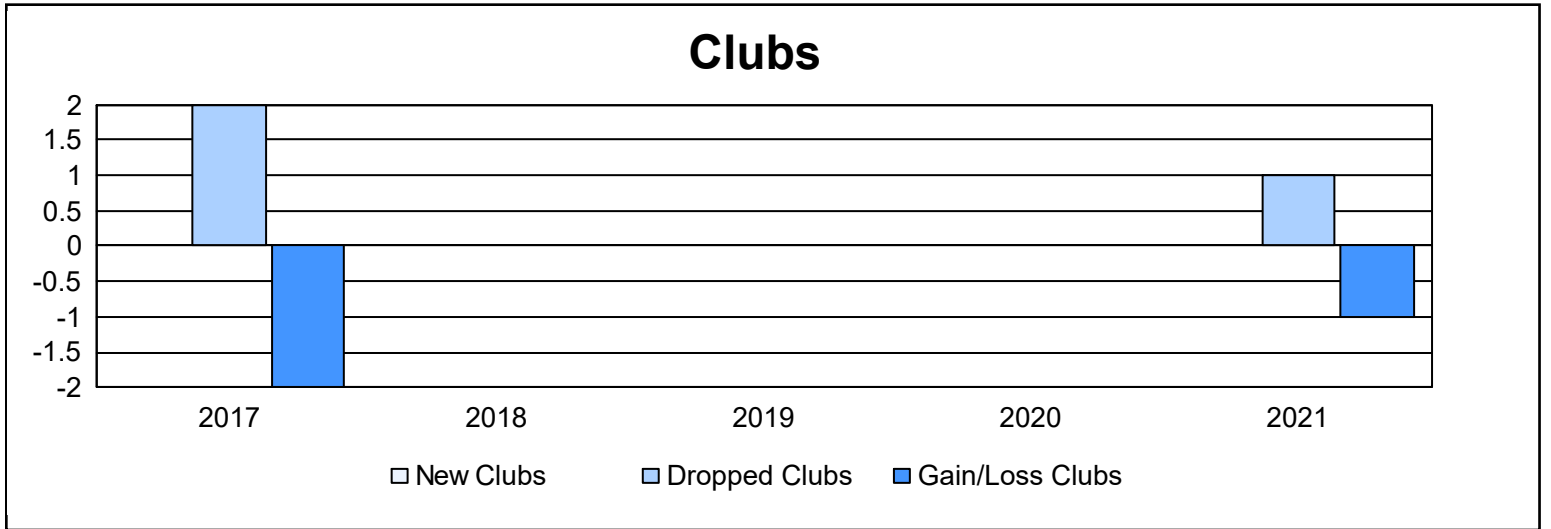

Year	New Clubs	Dropped Clubs	Gain/ Loss Clubs	New Members	Charter Members	Reinstate Members	Transfer Members	Total Member Added	Total Members Dropped	Gain/ Loss Members
2016-2017	0	2	-2	115	0	9	2	126	194	-68
2017-2018	0	0	0	152	2	13	10	177	169	8
2018-2019	0	0	0	115	0	10	9	134	125	9
2019-2020	0	0	0	101	0	9	3	113	175	-62
2020-2021	0	1	-1	76	0	18	2	96	141	-45
<b>Average</b>	<b>0</b>	<b>1</b>	<b>-1</b>	<b>112</b>	<b>0</b>	<b>12</b>	<b>5</b>	<b>129</b>	<b>161</b>	<b>-32</b>

### Membership Composition June 2021 Cumulative